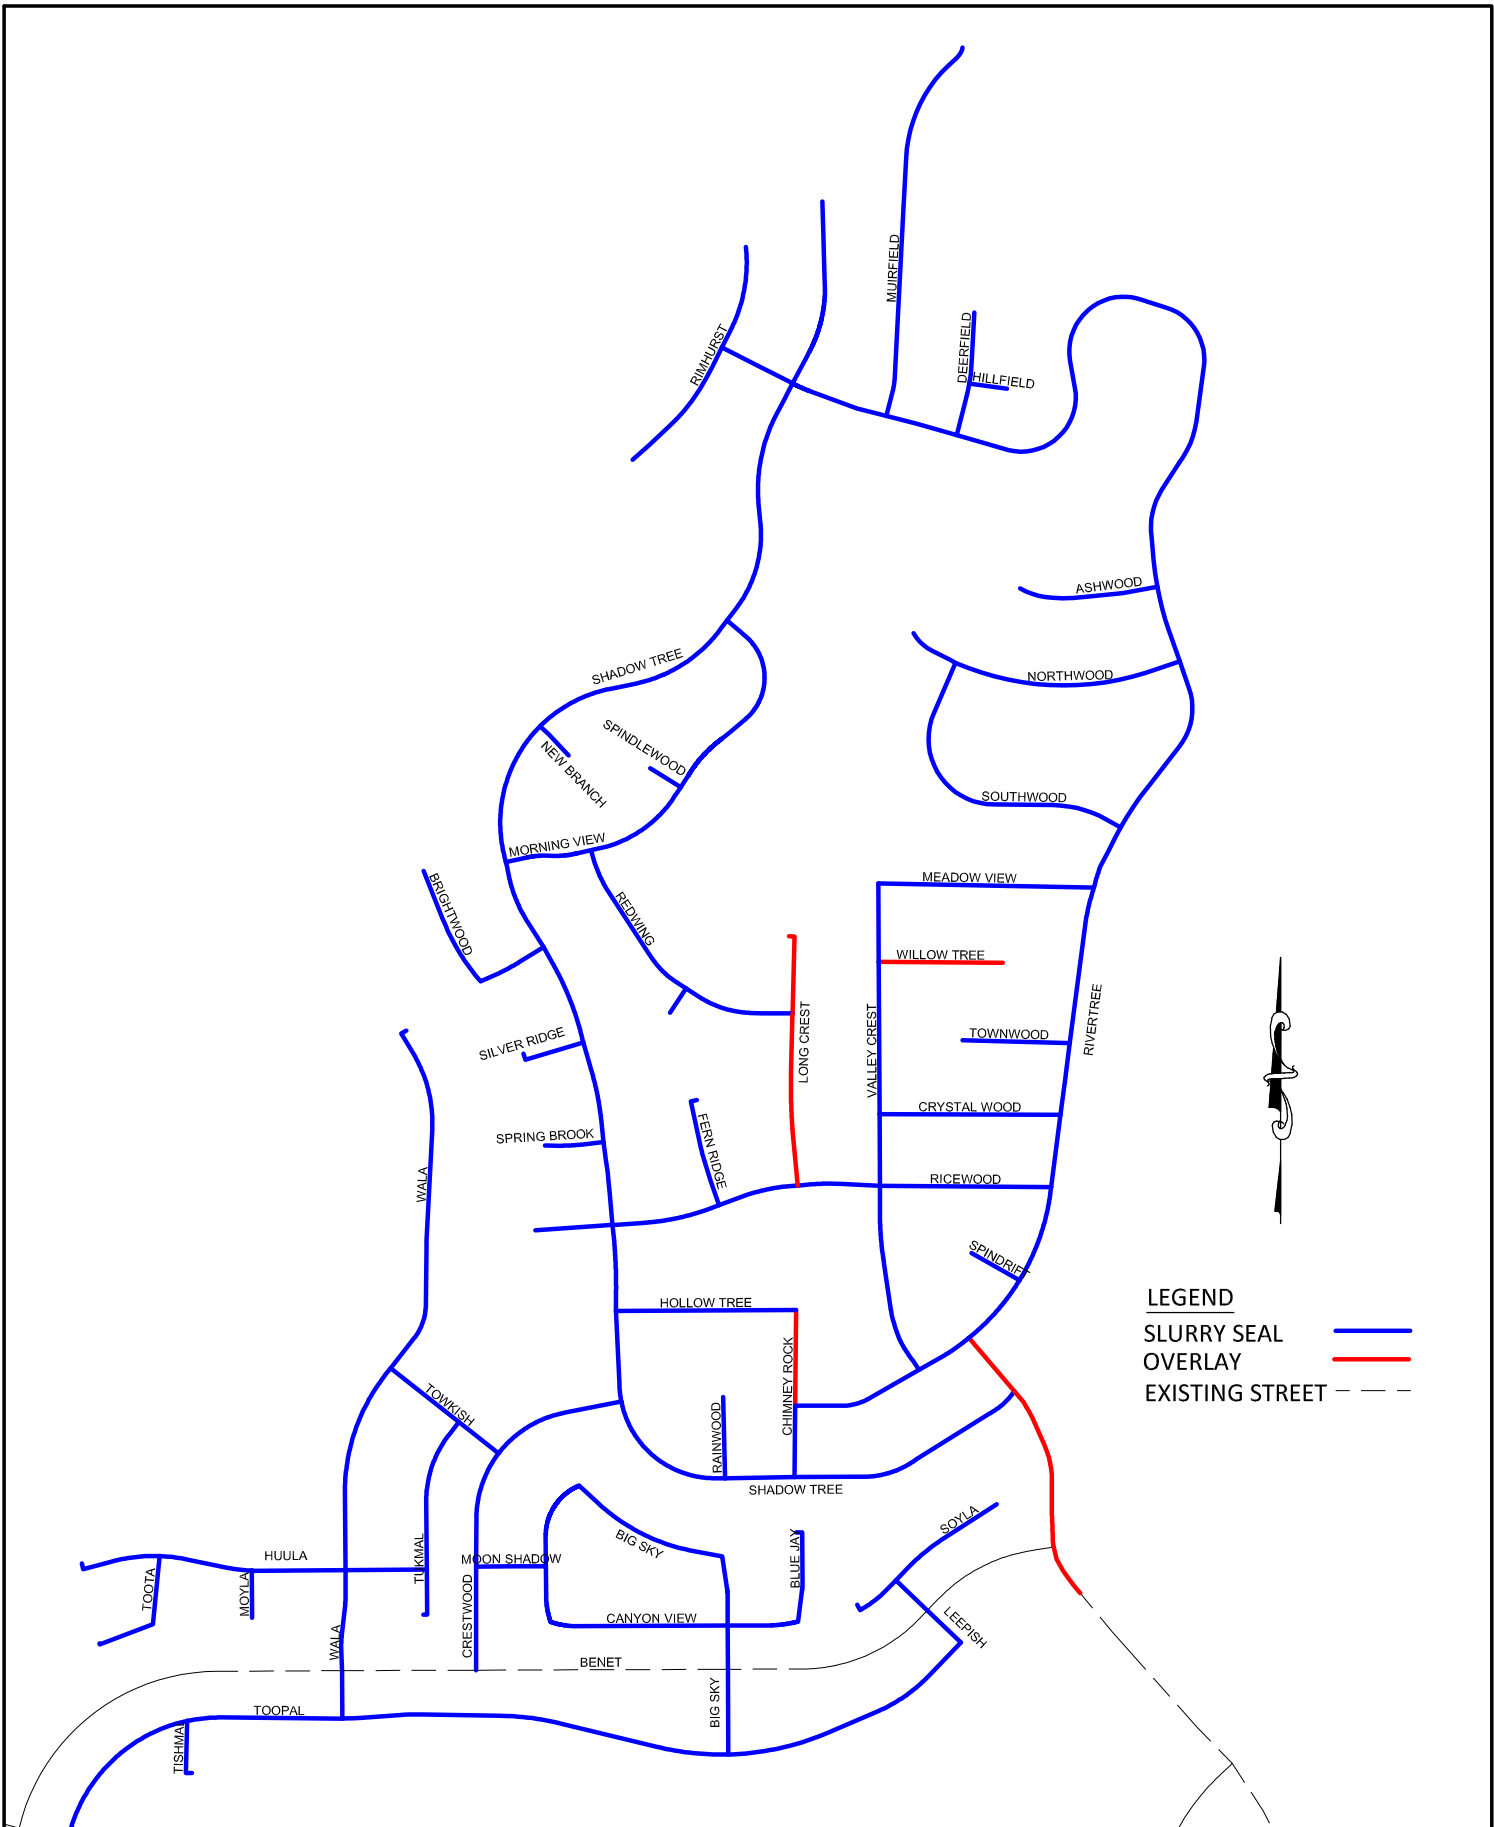

CITY OF OCEANSIDE - FY 19-20 OVERLAY AND SLURRY SEAL MAP

PROJECT OVERVIEW

LEGEND
 SLURRY SEAL ————
 OVERLAY ————
 EXISTING STREET - - - -

CITY OF OCEANSIDE - FY 19-20 OVERLAY AND SLURRY SEAL MAP

DISTRICT 1